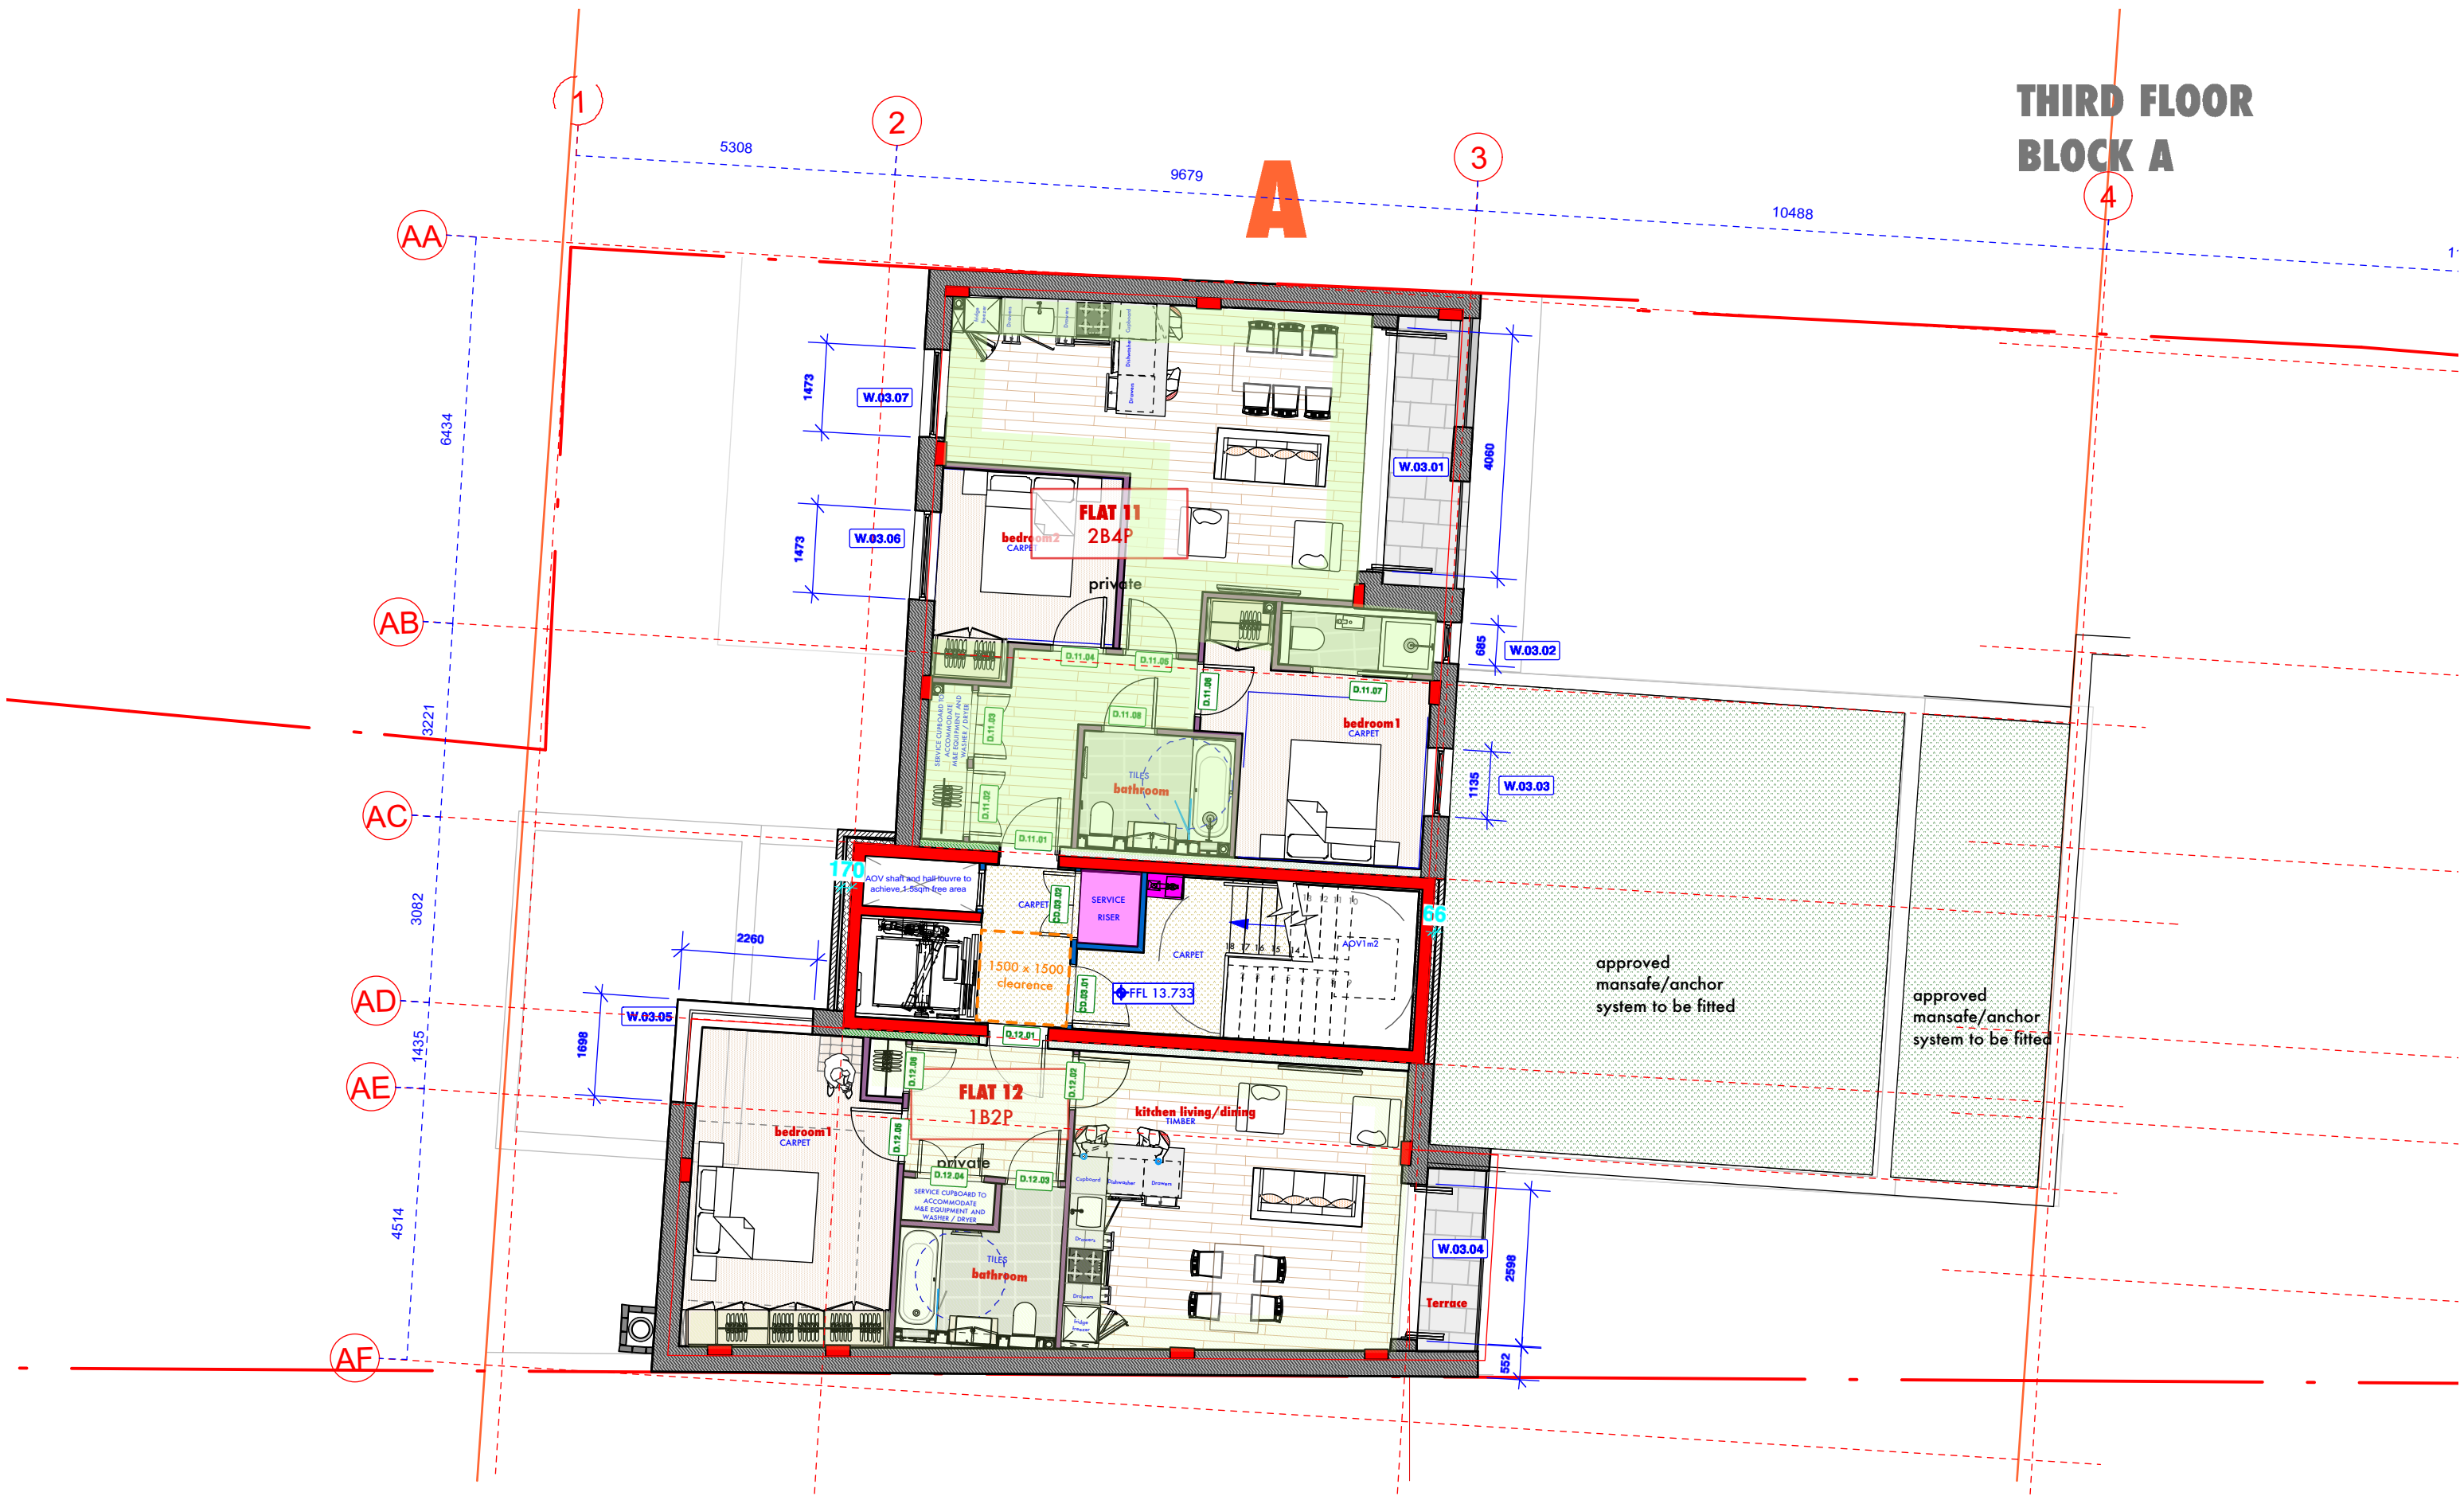

THIRD FLOOR BLOCK A

Rev K - 27/04/20 - Door Codes added

DO NOT SCALE THIS DRAWING WRITTEN DIMENSIONS ONLY TO BE USED ALL DIMENSIONS ARE IN MILLIMETRES ALL DIMENSIONS TO BE VERIFIED ON SITE ANY INCONSISTENCIES TO BE REPORTED TO THE ARCHITECT IMMEDIATELY	Job No 7235	p-ad 192D Camden Hill Road, Notting Hill Gate, London, W8 7TH t: 0208-4590172 e: info@p-ad.com www.p-ad.com	
	FOR CONSTRUCTION		
108 Shepherd's Bush Road London W6 7PJ	Title Proposed third floor	number 7235/A/ 05	rev K